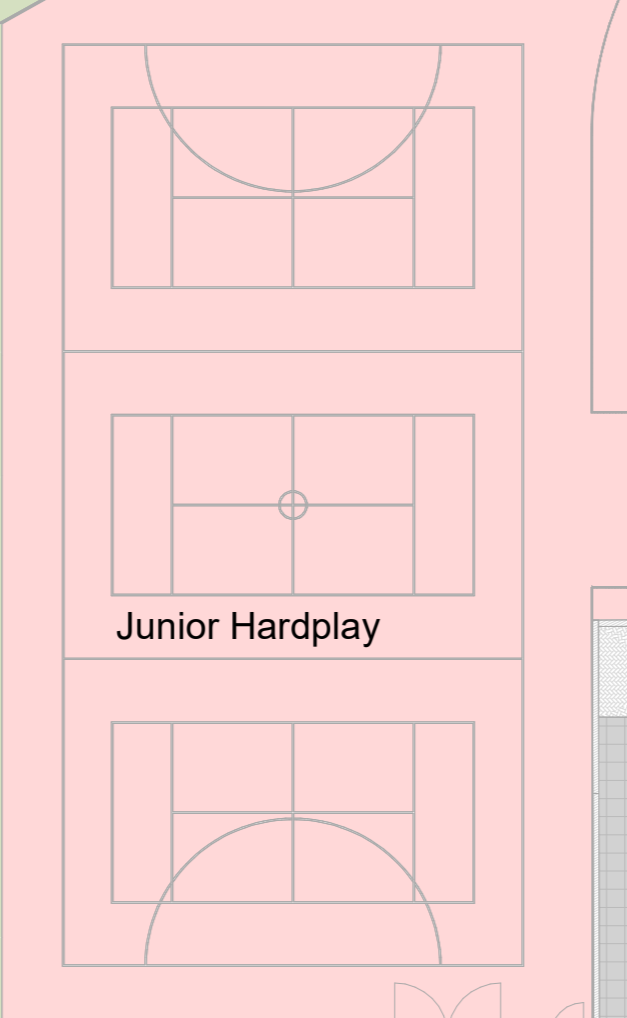

Infant Hardplay

Junior Hardplay

Softplay

Nursery Hardplay

Infant Hardplay

Softplay

Childcare Hardplay

Single Storey Childcare Unit

New pedestrian gate from public footpath

High Close

Clos Yr Ysgol

Cae'r Gelynnen

rev	date	amendment	drawn	checked
Cymunedau Dysgu Cynaliadwy Sustainable Communities for Learning Llywodraeth Cymru Welsh Government				
Building Consultancy: Tŷ Penallta, Twicken Park, Ystrad Mynach, Hengoed, CF82 7PG Tel: 01443 815588 Head of Land and Property Services: Ben Winstanley MRICS				
Drawing status: Preliminary ☒ Planning ☐				
Project title: Llanfabon and Llancaeach Amalgamation Llanfabon Infants School, Bryncelyn Avenue, Nelson, Treharris, CF46 6HL				
Drawing title: Proposed Site Plan				
date	scale	drawn	checked	
28/1/22	1: 250	CY	JCH	
project no.	drawing no.	rev.		
4660	P05