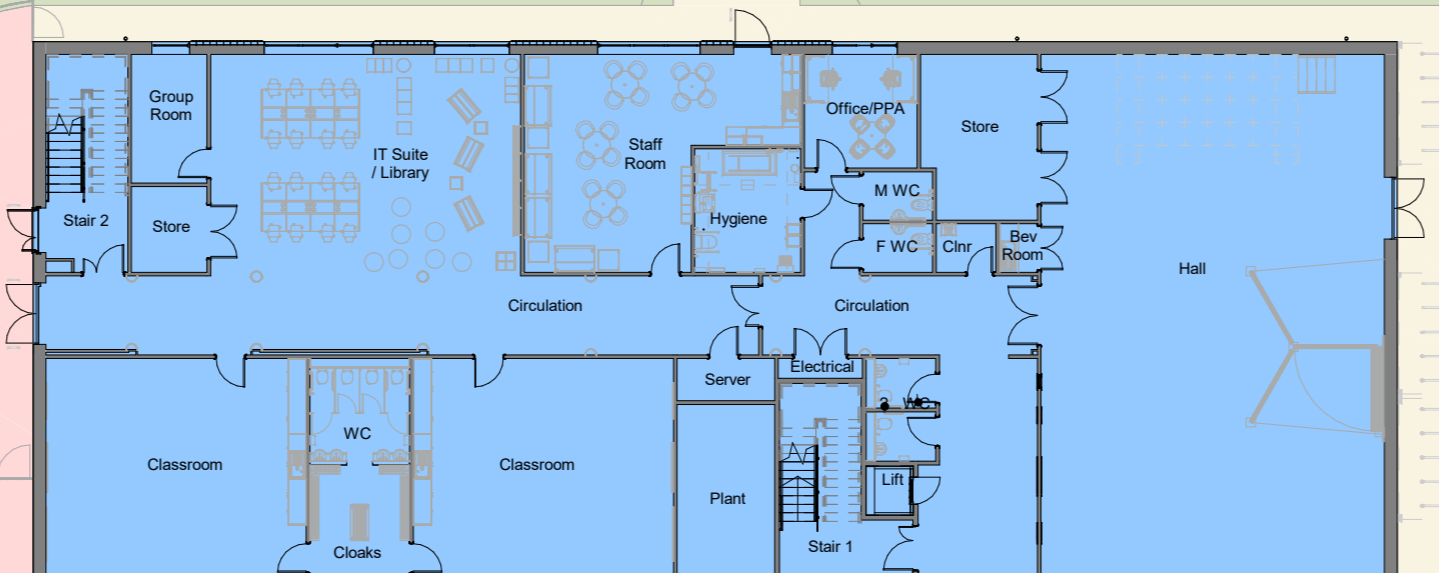

Heol Tasker

Nelson Community Centre

Key:-

- Two Storey Extension
- Existing Single Storey Infant School
- Single Storey Link to Extension
- Single Storey Childcare Unit

Heol Islwyn Lane

Possible demarcation of junction required

New crossing point

Site Entrance Gates relocated

Public footpath diverted around edge of site

Ffordd Trawsgae

Area of road stopped up from original gate position to new gate position

Car parking 30 Spaces Staff and Visitor