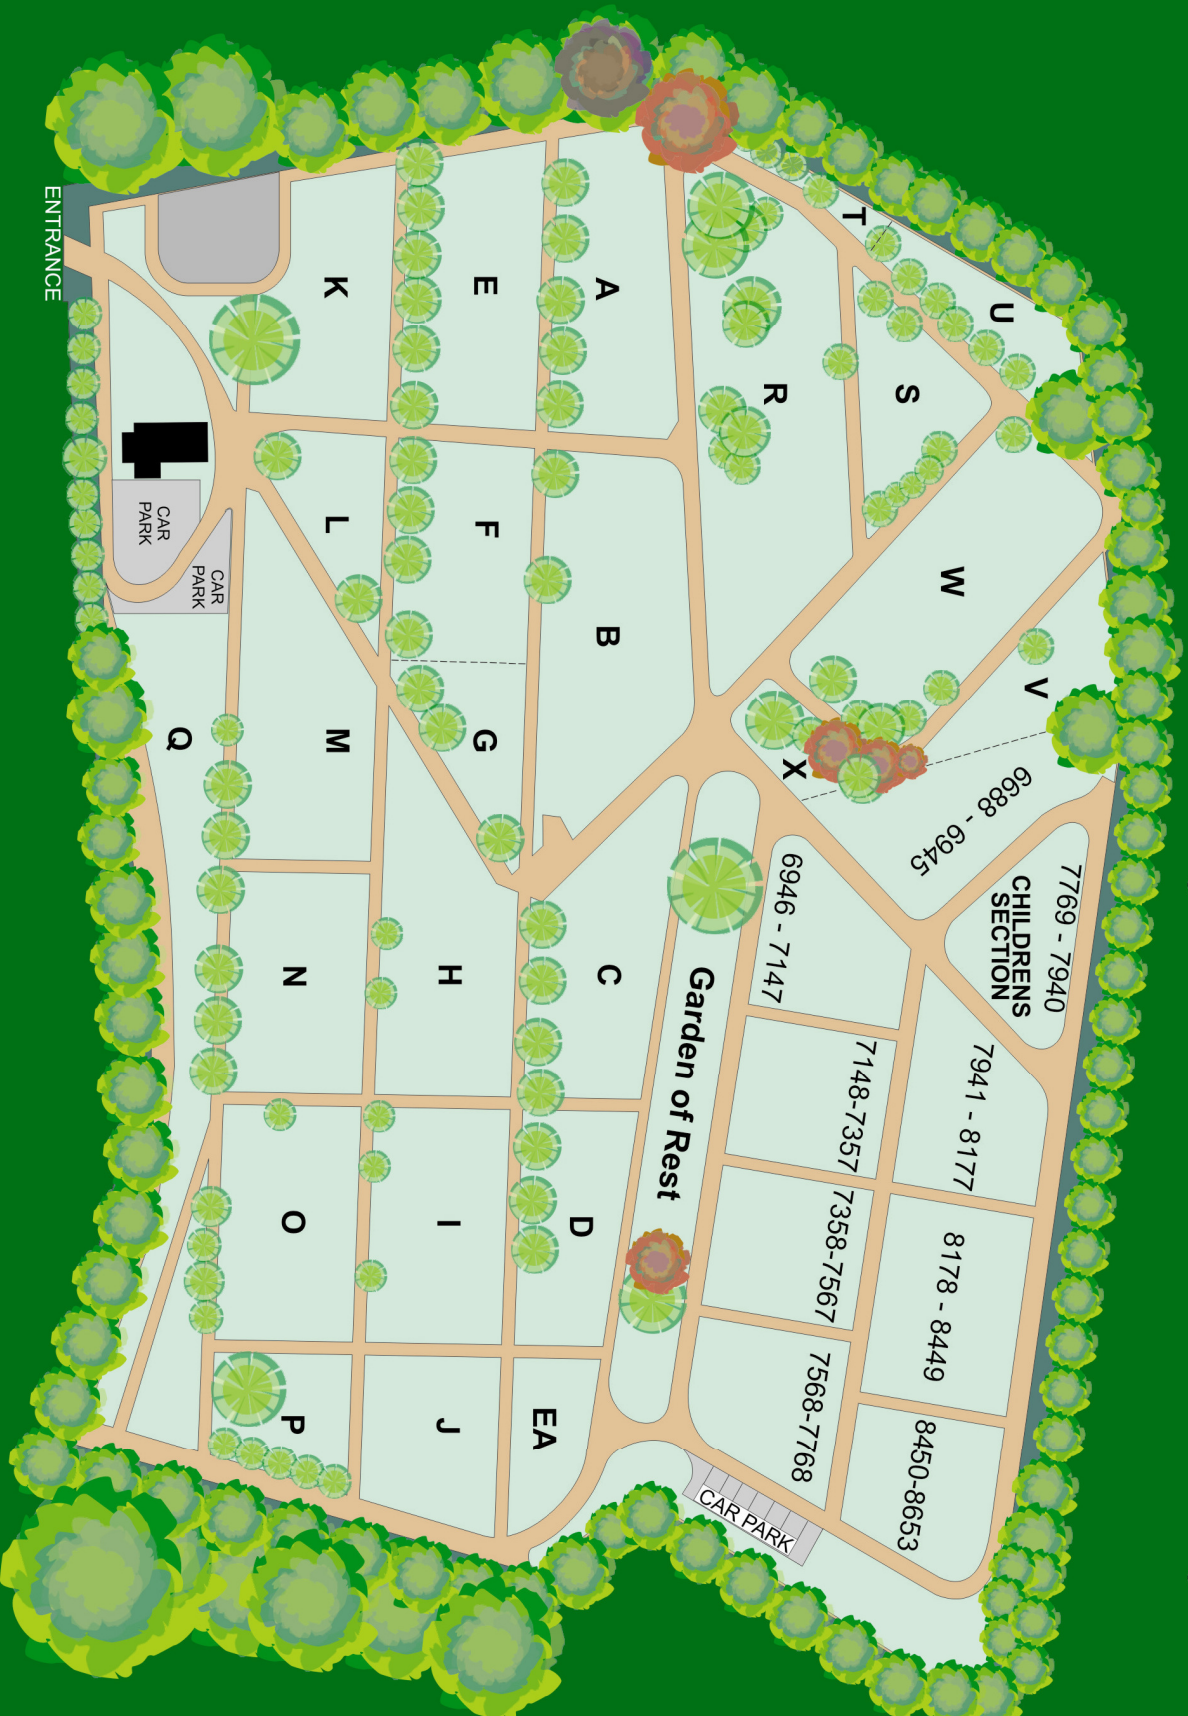

Gwaelodybrithdir Cemetery

Monument in Baby Section

OPENING HOURS

Summer Hours

1st April to 30th September

Monday to Friday

8.00am to 7.30pm

Saturday & Sunday